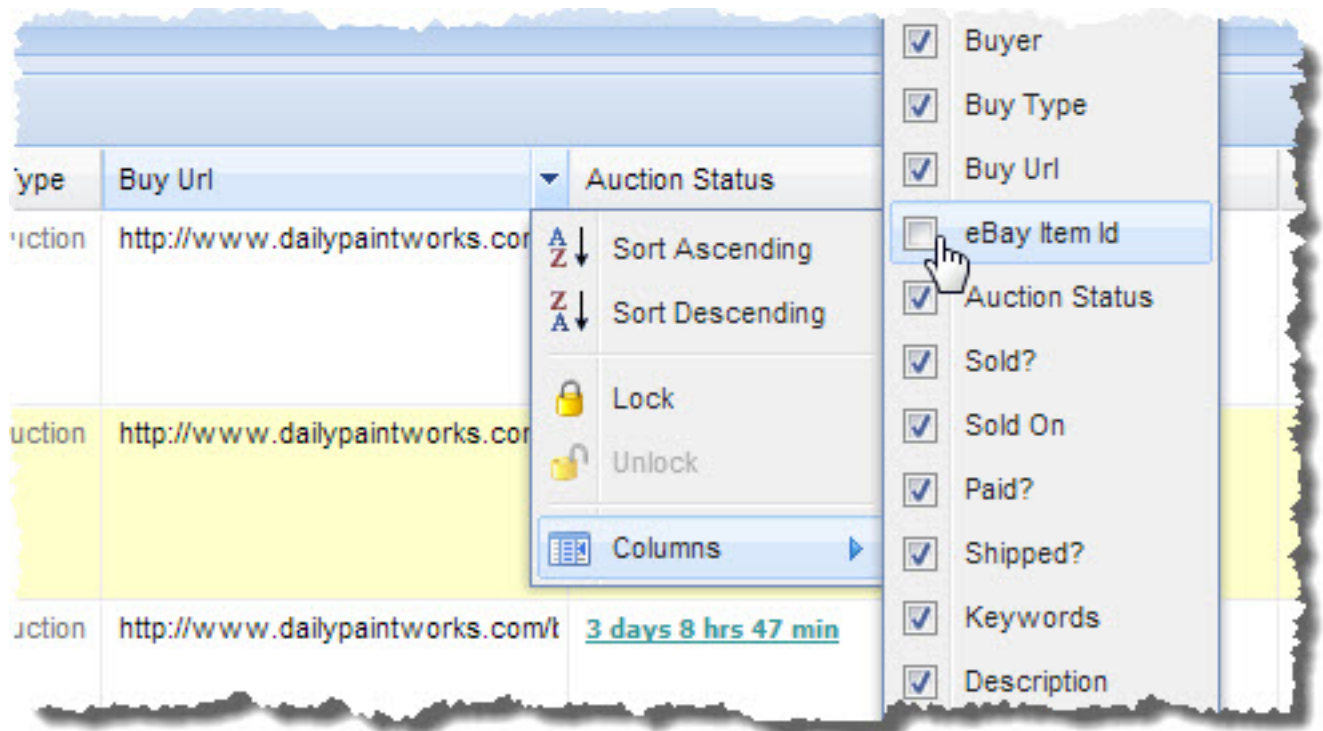

This allows buyers to click on a **Bid in the eBay Auction** link in the pop-up, which appears when they click one of your thumbnails.

Setting this up is straightforward:

1. Unhide the **eBay Item Id** column in your **Art Tracking grid**, if it isn't yet visible.

Do this by checking the column check box in any one of the column header drop down menus that

appear when you mouse over a column header and click the down arrow that appears to the left of the header label.