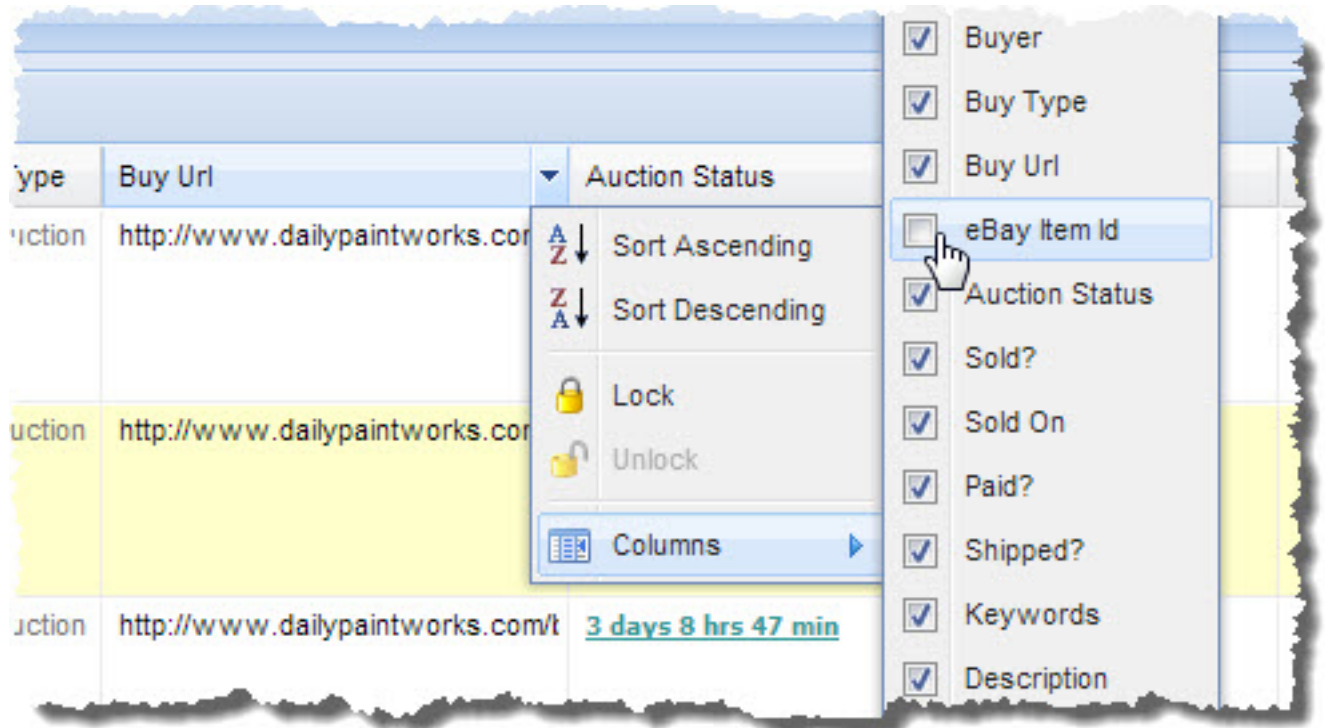

This allows buyers to click on a **Bid in the eBay Auction** link in the pop-up, which appears when they click one of your thumbnails.

Setting this up is straightforward:

1. Unhide the **eBay Item Id** column in your **Art Tracking grid**, if it isn't yet visible.

Do this by checking the column check box in any one of the column header drop down menus that

appear when you mouse over a column header and click the down arrow that appears to the left of the header label.