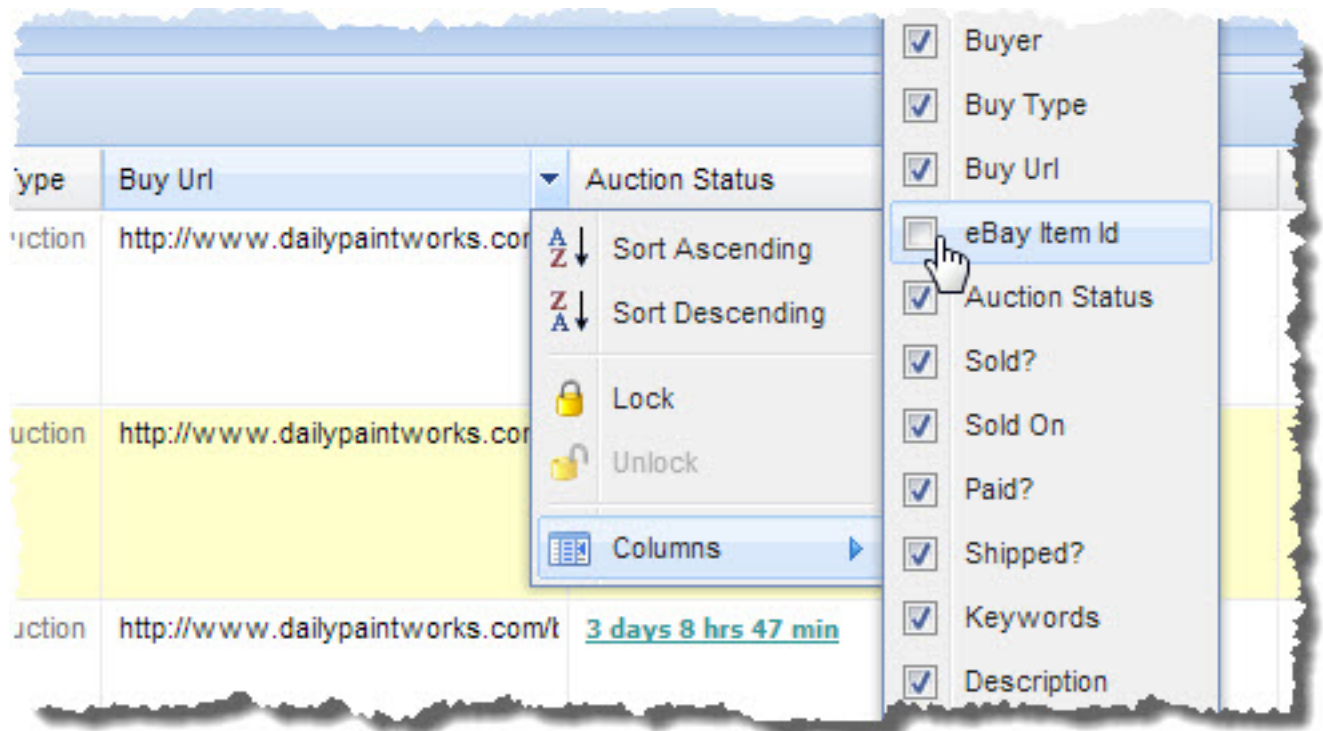

This allows buyers to click on a **Bid in the eBay Auction** link in the pop-up, which appears when they click one of your thumbnails.

Setting this up is straightforward:

1. Unhide the eBay Item Id column in your Art Tracking grid, if it isn't yet visible.

Do this by checking the column check box in any one of the column header drop down menus that

appear when you mouse over a column header and click the down arrow that appears to the left of the header label.