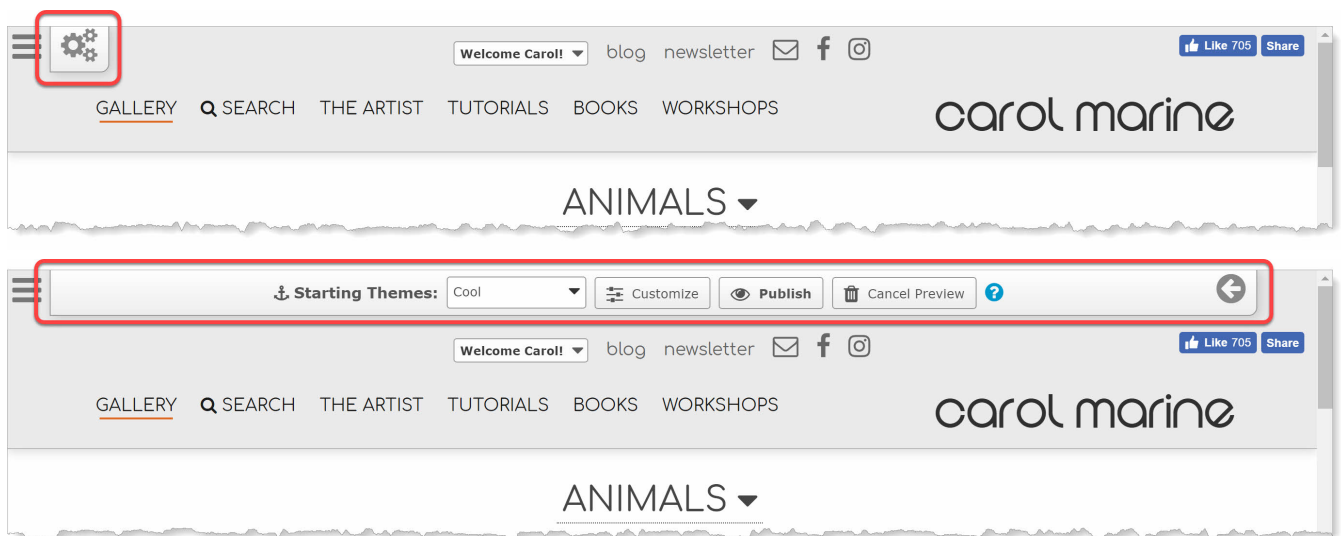

Along with organizing your artwork into custom categories and creating custom store, event, and print (reproductions) pages, you can change the look and feel of your DPW Gallery Website to personalize it to your style.

1. Open the Gallery Theme Slide-out

Click the little tab with the cogs icon in the upper left corner of your DPW Gallery Website. It is only visible when you are signed into your account.

2. Select a Starting Theme

You can select any theme from the **Starting Theme** drop down list or you can leave the default "DPW Classic" theme selected. This will be the starting theme for your DPW Gallery Website. Feel free to try any and all of the starting themes. **Only you will see the new theme until you publish it.**

3. Customize Your Theme

Now that you have a starting theme you like, you can click the **Customize** button to change it so it is perfect.

No worries - any changes you make are only visible to you until you publish your theme. So be sure to experiment and have fun with your theme!

Keep in mind that if you have customized your theme, changing the starting theme will lose your customizations.